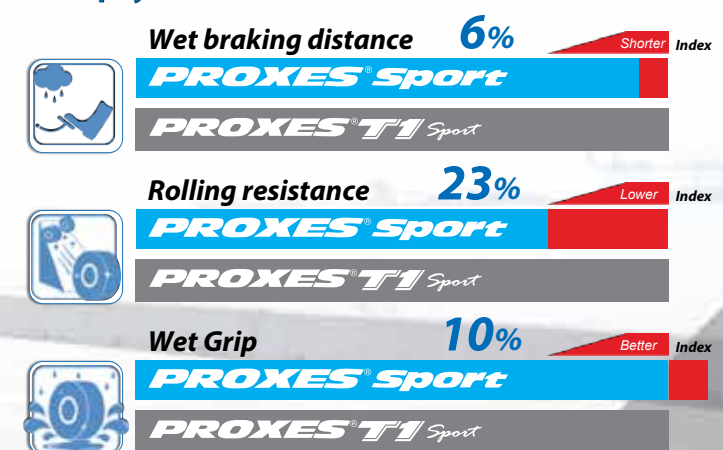

Simply Better!

Tests are based on increased performance results over the Proxes® T1 Sport